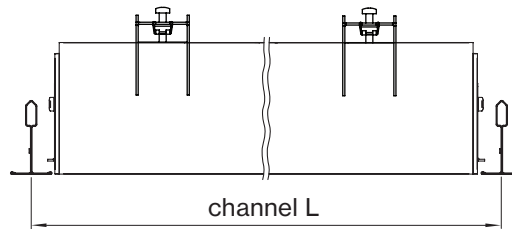

U-SHAPE

A / B / C	FIXTURES	CODE
48" / 48" / 48"	2 × 2' linear + 2 × 2' × 2' corner	US - 0 4 X 0 4 X 0 4 FT
48" / 96" / 48"	1 × 4' linear + 2 × 2' linear + 2 × 2' × 2' corner	US - 0 4 X 0 8 X 0 4 FT
48" / 144" / 48"	1 × 8' linear + 2 × 2' linear + 2 × 2' × 2' corner	US - 0 4 X 1 2 X 0 4 FT

DIMENSIONS

BASO 1.5

RECESSED trimless

RECESSED with trim

9/16" T-GRID

9/16" Slot Grid (any brand)

15/16" T-GRID

BASO mounting instructions