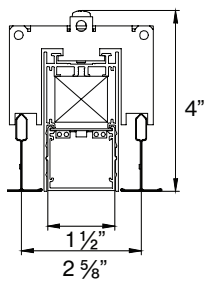

Linear 2'	24IN
Linear 4'	48IN
Linear 6'	72IN
Linear 8'	96IN
Linear custom	###IN
Linear flex inset	###IN

includes 4' to 3' field-cuttable section

L-Shape	###X###IN
U-Shape	###X###X###IN
U-Shape	###X###X###IN
U-Shape	###X###IN

□-SHAPE (rectangular shape)

A / B	FIXTURES	CODE
48" / 48"	4 × 2' × 2' corner	RS - 0 4 X 0 4 FT
48" / 96"	2 × 4' linear + 4 × 2' × 2' corner	RS - 0 4 X 0 8 FT
96" / 96"	4 × 4' linear + 4 × 2' × 2' corner	RS - 0 8 X 0 8 FT

U-SHAPE

A / B / C	FIXTURES	CODE
48" / 48" / 48"	2 × 2' linear + 2 × 2' × 2' corner	US - 0 4 X 0 4 X 0 4 FT
48" / 96" / 48"	1 × 4' linear + 2 × 2' linear + 2 × 2' × 2' corner	US - 0 4 X 0 8 X 0 4 FT
48" / 144" / 48"	1 × 8' linear + 2 × 2' linear + 2 × 2' × 2' corner	US - 0 4 X 1 2 X 0 4 FT

DIMENSIONS

BASO 1.5

RECESSED trimless

RECESSED with trim

9/16" T-GRID

9/16" Slot Grid (any brand)

15/16" T-GRID

BASO mounting instructions