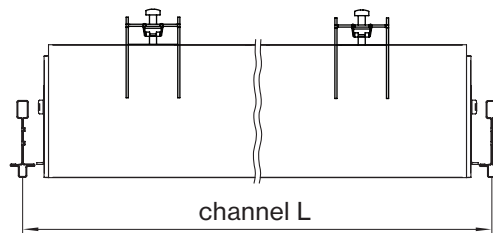

U-SHAPE

A / B / C	FIXTURES	CODE
48" / 48" / 48"	2 × 2' linear + 2 × 2' × 2' corner	US - 0 4 X 0 4 X 0 4 FT
48" / 96" / 48"	1 × 4' linear + 2 × 2' linear + 2 × 2' × 2' corner	US - 0 4 X 0 8 X 0 4 FT
48" / 144" / 48"	1 × 8' linear + 2 × 2' linear + 2 × 2' × 2' corner	US - 0 4 X 1 2 X 0 4 FT

DIMENSIONS

BASO 1.5

RECESSED trimless

RECESSED with trim

9/16" T-GRID

9/16" Slot Grid (any brand)

15/16" T-GRID

BASO mounting instructions