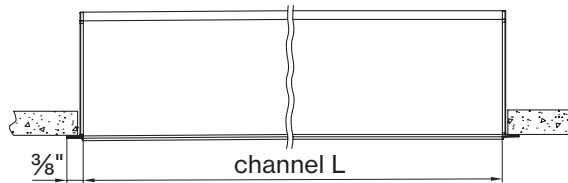

□-SHAPE (rectangular shape)

A / B	FIXTURES	CODE
48" / 48"	4 × 2' × 2' corner	RS - 0 4 X 0 4 FT
48" / 96"	2 × 4' linear + 4 × 2' × 2' corner	RS - 0 4 X 0 8 FT
96" / 96"	4 × 4' linear + 4 × 2' × 2' corner	RS - 0 8 X 0 8 FT

U-SHAPE

A / B / C	FIXTURES	CODE
48" / 48" / 48"	2 × 2' linear + 2 × 2' × 2' corner	US - 0 4 X 0 4 X 0 4 FT
48" / 96" / 48"	1 × 4' linear + 2 × 2' linear + 2 × 2' × 2' corner	US - 0 4 X 0 8 X 0 4 FT
48" / 144" / 48"	1 × 8' linear + 2 × 2' linear + 2 × 2' × 2' corner	US - 0 4 X 1 2 X 0 4 FT

DIMENSIONS

BASO 1.5

RECESSED trimless

RECESSED with trim

9/16" T-GRID

9/16" Slot Grid (any brand)

15/16" T-GRID

BASO mounting instructions