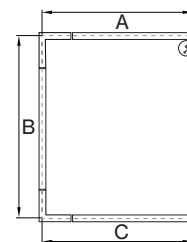

	SIZE TYPE	LED COLOR TEMPERATURE	INPUT WATTS	DELIVERED LM TOTAL	LIGHT DISTRIBUTION	DELIVERED LM DIRECT	DELIVERED LM INDIRECT	OPTICAL EFFICIENCY	LUMINAIRE EFFICACY
BASO DIRECT									
	e LED	4' linear	16.4W	1610lm	100% down	400lm/ft	-	67%	98lm/W
		6' linear	24.5W	2410lm					
		8' linear	32.8W	3220lm					
		2' + 2' corner	16.4W	1610lm					
	e ² LED	4' linear	23.5W	2200lm	100% down	550lm/ft	-	67%	94lm/W
		6' linear	35.2W	3300lm					
		8' linear	47W	4410lm					
		2' + 2' corner	23.5W	2200lm					

for 30 K or 35 K multiply lm value by 0.96

Patterns top view

LINEAR

A	FIXTURES	CODE
48"	1 × 4' linear	ST - 0 4 FT
96"	1 × 8' linear	ST - 0 8 FT
144"	3 × 4' linear	ST - 1 2 FT

L-SHAPE

A / B	FIXTURES	CODE
48" / 48"	2 × 2' linear + 1 × 2' × 2' corner	LS - 0 4 X 0 4 FT
48" / 96"	1 × 2' linear + 1 × 6' linear + 1 × 2' × 2' corner	LS - 0 4 X 0 8 FT
96" / 96"	2 × 6' linear + 1 × 2' × 2' corner	LS - 0 8 X 0 8 FT

□-SHAPE (rectangular shape)

A / B	FIXTURES	CODE
48" / 48"	4 × 2' × 2' corner	RS - 0 4 X 0 4 FT
48" / 96"	2 × 4' linear + 4 × 2' × 2' corner	RS - 0 4 X 0 8 FT
96" / 96"	4 × 4' linear + 4 × 2' × 2' corner	RS - 0 8 X 0 8 FT

U-SHAPE

A / B / C	FIXTURES	CODE
48" / 48" / 48"	2 × 2' linear + 2 × 2' × 2' corner	US - 0 4 X 0 4 X 0 4 FT
48" / 96" / 48"	1 × 4' linear + 2 × 2' linear + 2 × 2' × 2' corner	US - 0 4 X 0 8 X 0 4 FT
48" / 144" / 48"	1 × 8' linear + 2 × 2' linear + 2 × 2' × 2' corner	US - 0 4 X 1 2 X 0 4 FT