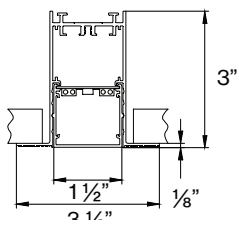

for 30 K or 35 K multiply lm value by 0.96

Patterns top view

LINEAR

A	FIXTURES	CODE
48"	1 × 4' linear	ST - 0 4 FT
96"	1 × 8' linear	ST - 0 8 FT
144"	3 × 4' linear	ST - 1 2 FT

L-SHAPE

A / B	FIXTURES	CODE
48" / 48"	2 × 2' linear + 1 × 2' × 2' corner	LS - 0 4 X 0 4 FT
48" / 96"	1 × 2' linear + 1 × 6' linear + 1 × 2' × 2' corner	LS - 0 4 X 0 8 FT
96" / 96"	2 × 6' linear + 1 × 2' × 2' corner	LS - 0 8 X 0 8 FT

□-SHAPE (rectangular shape)

A / B	FIXTURES	CODE
48" / 48"	4 × 2' × 2' corner	RS - 0 4 X 0 4 FT
48" / 96"	2 × 4' linear + 4 × 2' × 2' corner	RS - 0 4 X 0 8 FT
96" / 96"	4 × 4' linear + 4 × 2' × 2' corner	RS - 0 8 X 0 8 FT

U-SHAPE

A / B / C	FIXTURES	CODE
48" / 48" / 48"	2 × 2' linear + 2 × 2' × 2' corner	US - 0 4 X 0 4 X 0 4 FT
48" / 96" / 48"	1 × 4' linear + 2 × 2' linear + 2 × 2' × 2' corner	US - 0 4 X 0 8 X 0 4 FT
48" / 144" / 48"	1 × 8' linear + 2 × 2' linear + 2 × 2' × 2' corner	US - 0 4 X 1 2 X 0 4 FT

DIMENSIONS

BASO 1.5

RECESSED trimless

RECESSED with trim

9/16" T-GRID

9/16" Slot Grid (any brand)

15/16" T-GRID

BASO mounting instructions