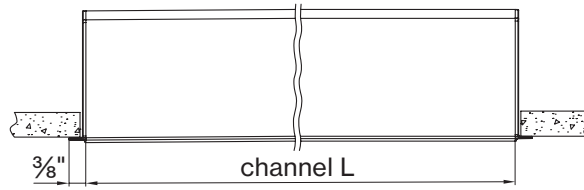

□-SHAPE (rectangular shape)

A / B	FIXTURES	CODE
48" / 48"	4 × 2' × 2' corner	RS - 0 4 X 0 4 FT
48" / 96"	2 × 4' linear + 4 × 2' × 2' corner	RS - 0 4 X 0 8 FT
96" / 96"	4 × 4' linear + 4 × 2' × 2' corner	RS - 0 8 X 0 8 FT

U-SHAPE

A / B / C	FIXTURES	CODE
48" / 48" / 48"	2 × 2' linear + 2 × 2' × 2' corner	US - 0 4 X 0 4 X 0 4 FT
48" / 96" / 48"	1 × 4' linear + 2 × 2' linear + 2 × 2' × 2' corner	US - 0 4 X 0 8 X 0 4 FT
48" / 144" / 48"	1 × 8' linear + 2 × 2' linear + 2 × 2' × 2' corner	US - 0 4 X 1 2 X 0 4 FT

DIMENSIONS

BASO 1.5

RECESSED trimless

RECESSED with trim

9/16" T-GRID

9/16" Slot Grid (any brand)

15/16" T-GRID

BASO mounting instructions