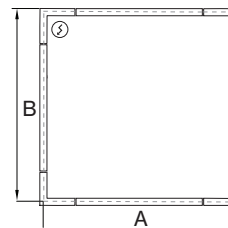

	SIZE TYPE	LED COLOR TEMPERATURE	INPUT WATTS	DELIVERED LM TOTAL	LIGHT DISTRIBUTION	DELIVERED LM DIRECT	DELIVERED LM INDIRECT	OPTICAL EFFICIENCY	LUMINAIRE EFFICACY
BASO DIRECT									
	e LED	4' linear	16.4W	1610lm	100% down	400lm/ft	-	67%	98lm/W
		6' linear	24.5W	2410lm					
		8' linear	32.8W	3220lm					
		2' + 2' corner	16.4W	1610lm					
	e ² LED	4' linear	23.5W	2200lm	100% down	550lm/ft	-	67%	94lm/W
		6' linear	35.2W	3300lm					
		8' linear	47W	4410lm					
		2' + 2' corner	23.5W	2200lm					

for 30 K or 35 K multiply lm value by 0.96

Patterns top view

LINEAR

A	FIXTURES	CODE
48"	1 × 4' linear	ST - 0 4 FT
96"	1 × 8' linear	ST - 0 8 FT
144"	3 × 4' linear	ST - 1 2 FT

L-SHAPE

A / B	FIXTURES	CODE
48" / 48"	2 × 2' linear + 1 × 2' × 2' corner	LS - 0 4 X 0 4 FT
48" / 96"	1 × 2' linear + 1 × 6' linear + 1 × 2' × 2' corner	LS - 0 4 X 0 8 FT
96" / 96"	2 × 6' linear + 1 × 2' × 2' corner	LS - 0 8 X 0 8 FT

□-SHAPE (rectangular shape)

A / B	FIXTURES	CODE
48" / 48"	4 × 2' × 2' corner	RS - 0 4 X 0 4 FT
48" / 96"	2 × 4' linear + 4 × 2' × 2' corner	RS - 0 4 X 0 8 FT
96" / 96"	4 × 4' linear + 4 × 2' × 2' corner	RS - 0 8 X 0 8 FT

U-SHAPE

A / B / C	FIXTURES	CODE
48" / 48" / 48"	2 × 2' linear + 2 × 2' × 2' corner	US - 0 4 X 0 4 X 0 4 FT
48" / 96" / 48"	1 × 4' linear + 2 × 2' linear + 2 × 2' × 2' corner	US - 0 4 X 0 8 X 0 4 FT
48" / 144" / 48"	1 × 8' linear + 2 × 2' linear + 2 × 2' × 2' corner	US - 0 4 X 1 2 X 0 4 FT