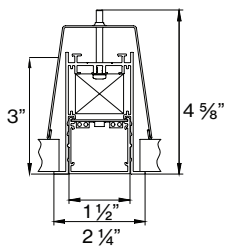

for 30 K or 35 K multiply lm value by 0.96

Patterns top view

LINEAR

A	FIXTURES	CODE
48"	1 × 4' linear	ST - 0 4 FT
96"	1 × 8' linear	ST - 0 8 FT
144"	3 × 4' linear	ST - 1 2 FT

L-SHAPE

A / B	FIXTURES	CODE
48" / 48"	2 × 2' linear + 1 × 2' × 2' corner	LS - 0 4 X 0 4 FT
48" / 96"	1 × 2' linear + 1 × 6' linear + 1 × 2' × 2' corner	LS - 0 4 X 0 8 FT
96" / 96"	2 × 6' linear + 1 × 2' × 2' corner	LS - 0 8 X 0 8 FT

□-SHAPE (rectangular shape)

A / B	FIXTURES	CODE
48" / 48"	4 × 2' × 2' corner	RS - 0 4 X 0 4 FT
48" / 96"	2 × 4' linear + 4 × 2' × 2' corner	RS - 0 4 X 0 8 FT
96" / 96"	4 × 4' linear + 4 × 2' × 2' corner	RS - 0 8 X 0 8 FT

U-SHAPE

A / B / C	FIXTURES	CODE
48" / 48" / 48"	2 × 2' linear + 2 × 2' × 2' corner	US - 0 4 X 0 4 X 0 4 FT
48" / 96" / 48"	1 × 4' linear + 2 × 2' linear + 2 × 2' × 2' corner	US - 0 4 X 0 8 X 0 4 FT
48" / 144" / 48"	1 × 8' linear + 2 × 2' linear + 2 × 2' × 2' corner	US - 0 4 X 1 2 X 0 4 FT

DIMENSIONS

BASO 1.5

RECESSED trimless

RECESSED with trim

9/16" T-GRID

9/16" Slot Grid (any brand)

15/16" T-GRID

BASO mounting instructions