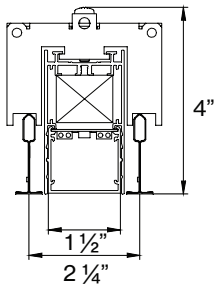

Linear 2'	24IN
Linear 4'	48IN
Linear 6'	72IN
Linear 8'	96IN
Linear custom	###IN
Linear flex inset	###IN

includes 4' to 3' field-cuttable section

L-Shape	###X###IN
U-Shape	###X###X###IN
U-Shape	###X###X###IN
U-Shape	###X###IN

□-SHAPE (rectangular shape)

A / B	FIXTURES	CODE
48" / 48"	4 × 2' × 2' corner	RS - 0 4 X 0 4 FT
48" / 96"	2 × 4' linear + 4 × 2' × 2' corner	RS - 0 4 X 0 8 FT
96" / 96"	4 × 4' linear + 4 × 2' × 2' corner	RS - 0 8 X 0 8 FT

U-SHAPE

A / B / C	FIXTURES	CODE
48" / 48" / 48"	2 × 2' linear + 2 × 2' × 2' corner	US - 0 4 X 0 4 X 0 4 FT
48" / 96" / 48"	1 × 4' linear + 2 × 2' linear + 2 × 2' × 2' corner	US - 0 4 X 0 8 X 0 4 FT
48" / 144" / 48"	1 × 8' linear + 2 × 2' linear + 2 × 2' × 2' corner	US - 0 4 X 1 2 X 0 4 FT

DIMENSIONS

BASO 1.5

RECESSED trimless

RECESSED with trim

9/16" T-GRID

9/16" Slot Grid (any brand)

15/16" T-GRID

BASO mounting instructions