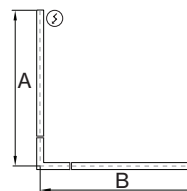

	SIZE TYPE	LED COLOR TEMPERATURE	INPUT WATTS	DELIVERED LM TOTAL	LIGHT DISTRIBUTION	DELIVERED LM DIRECT	DELIVERED LM INDIRECT	OPTICAL EFFICIENCY	LUMINAIRE EFFICACY
BASO DIRECT									
	e LED	4' linear	16.4W	1610lm	100% down	400lm/ft	-	67%	98lm/W
		6' linear	24.5W	2410lm					
		8' linear	32.8W	3220lm					
		2' + 2' corner	16.4W	1610lm					
	e ² LED	4' linear	23.5W	2200lm	100% down	550lm/ft	-	67%	94lm/W
		6' linear	35.2W	3300lm					
		8' linear	47W	4410lm					
		2' + 2' corner	23.5W	2200lm					

for 30 K or 35 K multiply lm value by 0.96

Patterns top view

LINEAR

A	FIXTURES	CODE
48"	1 × 4' linear	ST - 0 4 FT
96"	1 × 8' linear	ST - 0 8 FT
144"	3 × 4' linear	ST - 1 2 FT

L-SHAPE

A / B	FIXTURES	CODE
48" / 48"	2 × 2' linear + 1 × 2' × 2' corner	LS - 0 4 X 0 4 FT
48" / 96"	1 × 2' linear + 1 × 6' linear + 1 × 2' × 2' corner	LS - 0 4 X 0 8 FT
96" / 96"	2 × 6' linear + 1 × 2' × 2' corner	LS - 0 8 X 0 8 FT

□-SHAPE (rectangular shape)

A / B	FIXTURES	CODE
48" / 48"	4 × 2' × 2' corner	RS - 0 4 X 0 4 FT
48" / 96"	2 × 4' linear + 4 × 2' × 2' corner	RS - 0 4 X 0 8 FT
96" / 96"	4 × 4' linear + 4 × 2' × 2' corner	RS - 0 8 X 0 8 FT

U-SHAPE

A / B / C	FIXTURES	CODE
48" / 48" / 48"	2 × 2' linear + 2 × 2' × 2' corner	US - 0 4 X 0 4 X 0 4 FT
48" / 96" / 48"	1 × 4' linear + 2 × 2' linear + 2 × 2' × 2' corner	US - 0 4 X 0 8 X 0 4 FT
48" / 144" / 48"	1 × 8' linear + 2 × 2' linear + 2 × 2' × 2' corner	US - 0 4 X 1 2 X 0 4 FT