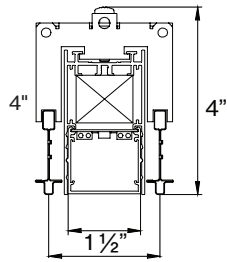

□-SHAPE (rectangular shape)

A / B	FIXTURES	CODE
48" / 48"	4 × 2' × 2' corner	RS - 0 4 X 0 4 FT
48" / 96"	2 × 4' linear + 4 × 2' × 2' corner	RS - 0 4 X 0 8 FT
96" / 96"	4 × 4' linear + 4 × 2' × 2' corner	RS - 0 8 X 0 8 FT

U-SHAPE

A / B / C	FIXTURES	CODE
48" / 48" / 48"	2 × 2' linear + 2 × 2' × 2' corner	US - 0 4 X 0 4 X 0 4 FT
48" / 96" / 48"	1 × 4' linear + 2 × 2' linear + 2 × 2' × 2' corner	US - 0 4 X 0 8 X 0 4 FT
48" / 144" / 48"	1 × 8' linear + 2 × 2' linear + 2 × 2' × 2' corner	US - 0 4 X 1 2 X 0 4 FT

DIMENSIONS

BASO 1.5

RECESSED trimless

RECESSED with trim

9/16" T-GRID

9/16" Slot Grid (any brand)

15/16" T-GRID

BASO mounting instructions